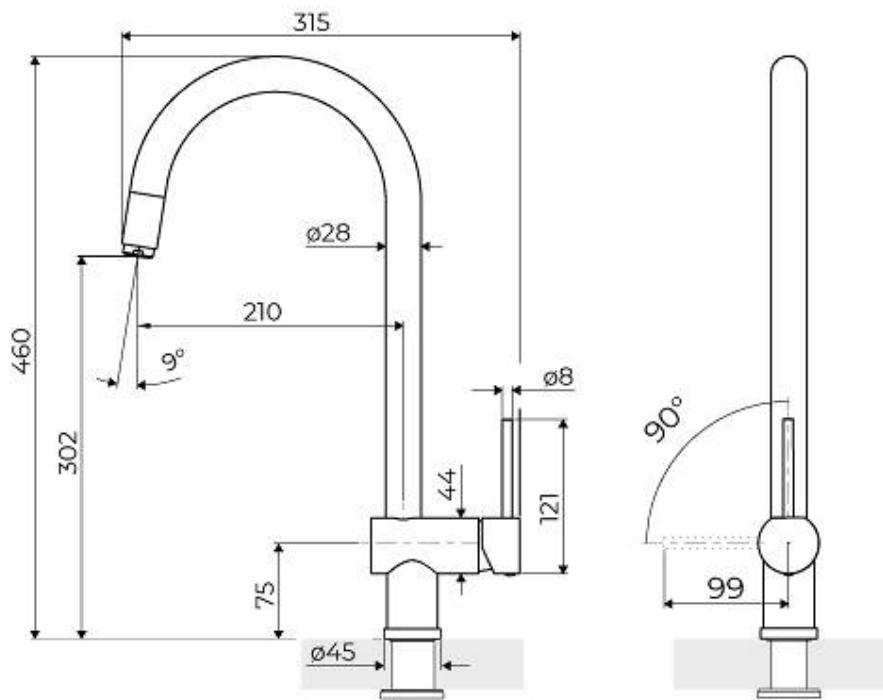

VOLTA GOLD

Mixer Taps

Code: 8491 109

DETAILS

Mixer type Single lever mixer tap with rotating barrel and extractable shower head.

Coloring Gold

Material Brass

Texture Satin

Rotating angle 140°

Strengthening plate ø45mm

Cartridge With ceramic discs

Mixer hole ø35mm

Max worktop thickness 55mm

FEATURES

Extractable spout

Rotating angle

All the taps have a wide angle of rotation. Some models even permit a full 360° rotation.

Strengthening plate

Foster's mixer taps are equipped with the strengthening plate that offers perfect stability on any sink.

TECHNICAL DATA

GALLERY